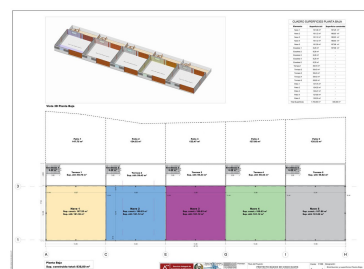

Коммерческое в Соín

Референция: R4891033

Спальни: по запросу

Ванные: по запросу

М² Размер: 400

Цена: 315 000 €

Статус: Продажа

Тип недвижимости:
Коммерческое

Места: по запросу

М² Участок:

Описание: Unique opportunity in La Trocha Industrial Estate, Coín! New construction industrial warehouse for sale with 400 m² built. The warehouse has two spacious and functional rooms, a first floor with 167m and a basement of 233m, ideal for various industrial or logistical activities. Its strategic location at street level in one of the most sought-after industrial estates in the area. Ensures excellent visibility and accessibility. Don't miss this opportunity and contact us for more information!