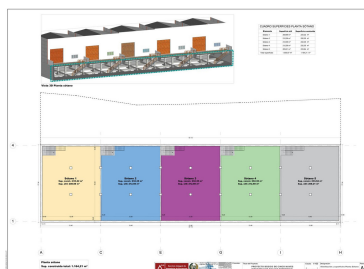

Коммерческое в Соín

Референция: R4891033

Спальни: по запросу

Ванные: по запросу

М² Размер: 400

Цена: 315 000 €

Статус: Продажа

Тип недвижимости:
Коммерческое

Места: по запросу

М² Участок:

Описание: Unique opportunity in La Trocha Industrial Estate, Coín! New construction industrial warehouse for sale with 400 m² built. The warehouse has two spacious and functional rooms, a first floor with 167m and a basement of 233m, ideal for various industrial or logistical activities. Its strategic location at street level in one of the most sought-after industrial estates in the area. Ensures excellent visibility and accessibility. Don't miss this opportunity and contact us for more information!